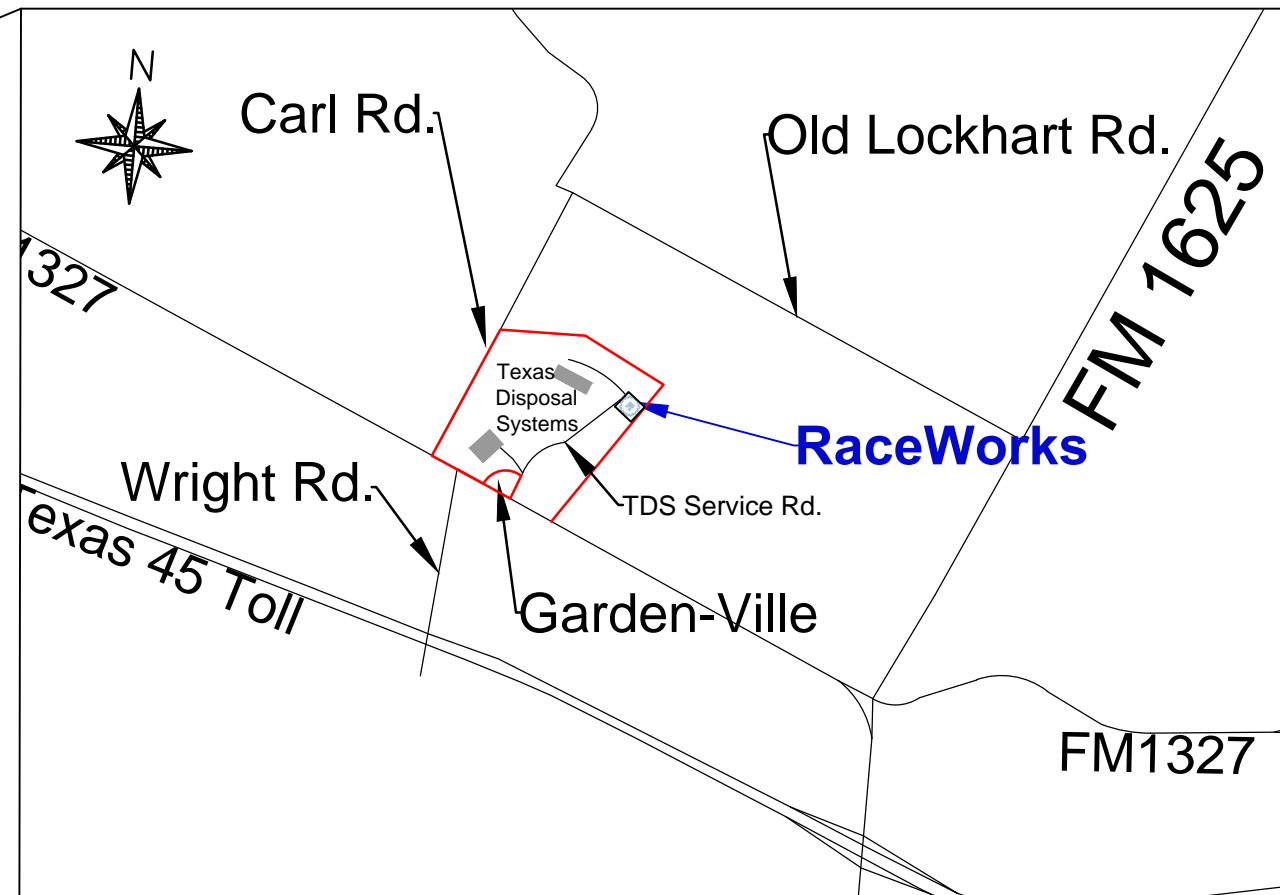

**RaceWorks Incorporated:**

From Downtown - South on IH-35 to FM 1327/SH-45 Toll, exit and turn left on 1327 Continue east on FM 1327 (do not get onto SH-45) approx. 3.5 miles. You will pass Tunnersville Rd, and Carl Rd. and the TDS Admin buildings. Turn LEFT on the road just past Garden-ville (look for the sunflowers). Continue north on the TDS access road towards the Material Recovery Facility (MRF). When the road turns left, we are on your right inside the fenced yard, look for the trailer with the Texa Flag painted on the side.

From North Austin via Texas 130 Toll - South on Texas 130 to SH-45, Exit onto FM 1625 Turn right on FM 1625 and continue north to FM 1327 (first right light). Turn LEFT on FM 1327 and go approx. 1.25 miles and turn right at Garden-ville (look for the Sunflowers). Continue north on the TDS access road towards the Material Recovery Facility (MRF). When the road turns left, we are on your right inside the fenced yard, look for the trailer with the Texa Flag painted on the side. Call David for directions - 512-968-0033